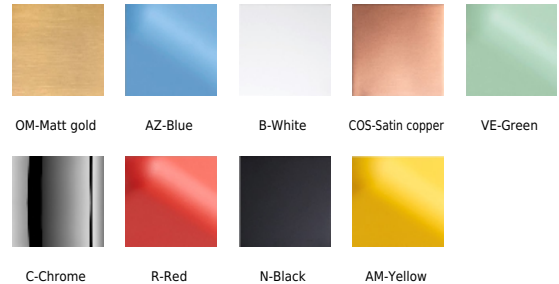

Kelvin 3.000K

Dimmable Optional

Switch Yes

IP 20

Class I

RF 850°

F Installation on flammable surfaces

Energy efficiency

Options LED 2700K

Finishes

Dimensions