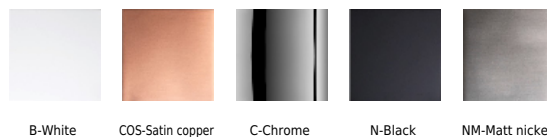

Switch No

IP 20

Class II

RF 850°

F Installation on flammable surfaces

## Finishes

B-White

COS-Satin copper

C-Chrome

N-Black

NM-Matt nickel