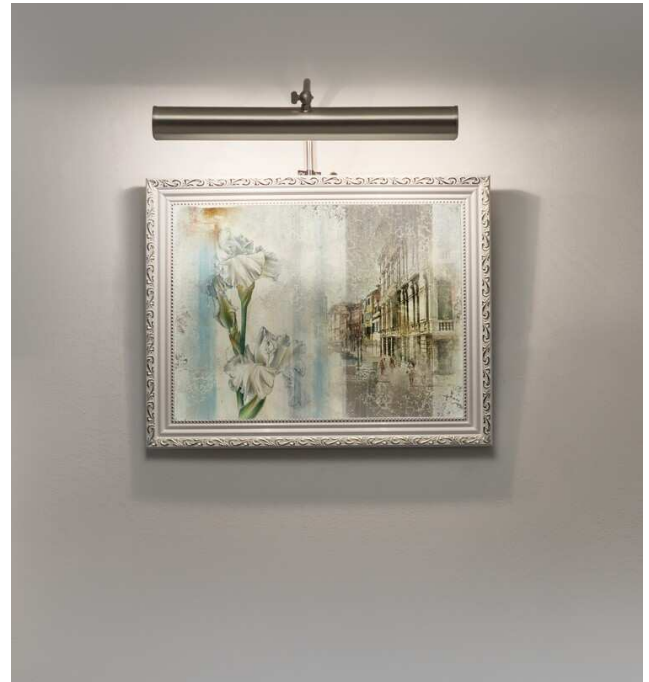

APLIQUES DE CUADRO A-1002/SB

Designer Equipo Pujol

Application Picture light

Frame Brass-Steel

Diffuser Steel

Bulb Led

lamp holder E14

Switch No

IP 20

Class II

RF 850°

F Installation on flammable surfaces

Finishes

CU-Bronze

NM-Matt nickel

O-Gold