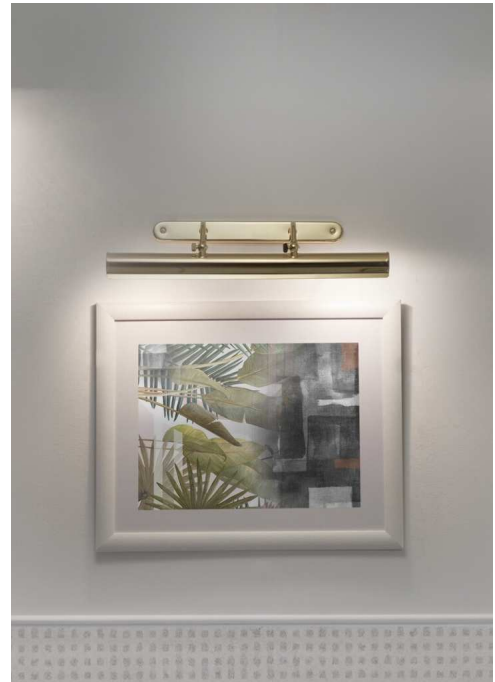

APLIQUES DE CUADRO A-1004

Designer	Equipo Pujol
Application	Picture light
Frame	Brass-Steel
Diffuser	Steel
Bulb	Led
lamp holder	E14
Switch	No
IP	20
Class	II
RF	850º
F	Installation on flammable surfaces

Finishes

CU-Bronze

NM-Matt nickel

O-Gold

Dimensions