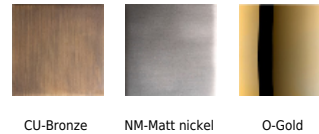

APLIQUES DE CUADRO A-1004

Designer	Equipo Pujol
Application	Picture light
Frame	Brass-Steel
Diffuser	Steel
Bulb	Led
lamp holder	E14
Switch	No
IP	20
Class	II
RF	850º
F	Installation on flammable surfaces

Finishes

CU-Bronze

NM-Matt nickel

O-Gold

Dimensions