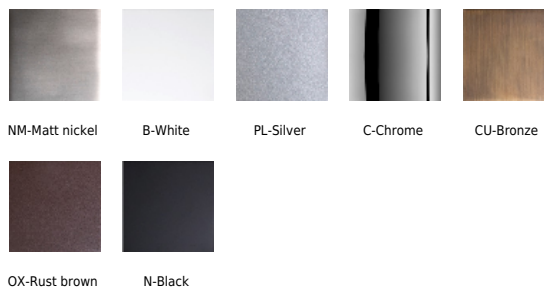

# ARCOS A-914/60

Collection ARCOS

Designer Equipo Pujol

Application Wall light

Frame Aluminium

Diffuser Methacrylate

Bulb Led

Power 32 W

Lumen 5.300 lm

Kelvin 3.000K

Dimmable Phase cut

Switch No

IP 20

Class I

RF 850°

F Installation on flammable surfaces

Energy efficiency

Options IP44 Class II, 2700K or 4000K, Only light above, Only light down

## Finishes