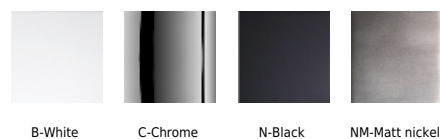

Finishes

Dimensions