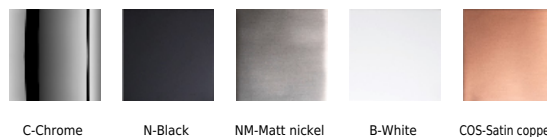

Switch No

IP 20

Class I

RF 850°

F Installation on flammable surfaces

Finishes

C-Chrome

N-Black

NM-Matt nickel

B-White

COS-Satin copper

Dimensions