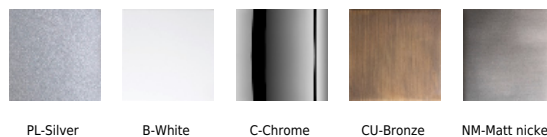

APOLO A-811/15 LED

Collection APOLO

Designer Equipo Pujol

Application Wall light

Frame Brass

Diffuser Methacrylate

Bulb Led

Power 12 W

Lumen 860 lm

Kelvin 3.000K

Dimmable Optional

Switch No

IP 20

Class I

RF 850°

F Installation on flammable surfaces

Options IP44 Class II, 2700K or 4000K, Only light above, Only light down

Finishes

PL-Silver

B-White

C-Chrome

CU-Bronze

NM-Matt nickel

Dimensions