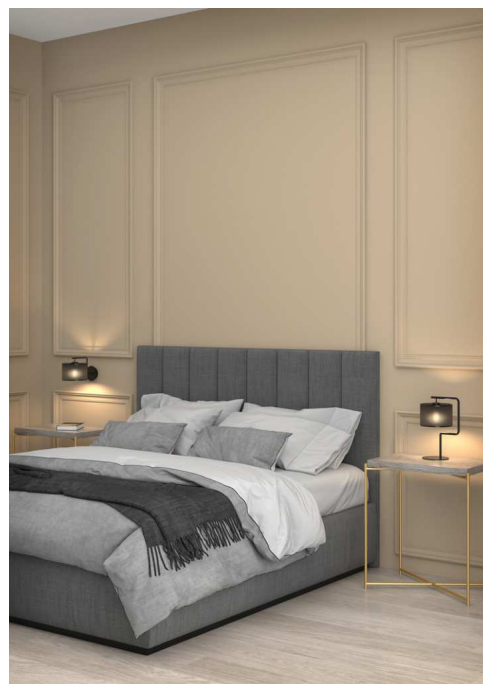

ZIG PS-221/T

Collection ZIG

Designer Nacho Timón

Application Table lamp

Frame Steel

Diffuser Fabric

Bulb Led

lamp holder E27

Switch Yes

IP 20

Class II

RF 850°

F Installation on flammable surfaces

Finishes

N-Black

Dimensions