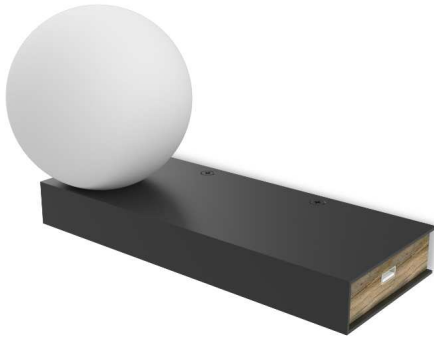

BALANCE A-228

Designer	Equipo Pujol
Application	Wall light
Frame	Steel
Diffuser	Glass
Bulb	Led
lamp holder	G9
Switch	Yes
IP	20
Class	I
RF	850º
F	Installation on flammable surfaces

Finishes

B-White

N-Black

Dimensions