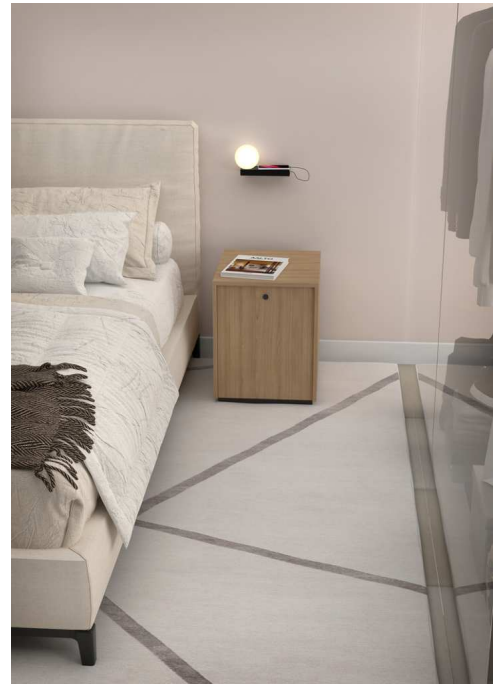

BALANCE A-228

Designer	Equipo Pujol
Application	Wall light
Frame	Steel
Diffuser	Glass
Bulb	Led
lamp holder	G9
Switch	Yes
IP	20
Class	I
RF	850º
F	Installation on flammable surfaces

Finishes

B-White

N-Black