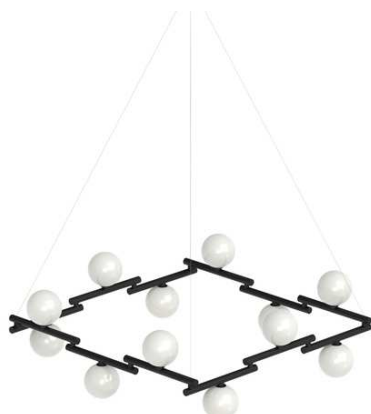

ZEN C-238/12

Designer Hugo Tejada

Application Pendant light

Frame Steel

Diffuser Glass

Bulb Led

lamp holder E27

Switch No

IP 20

Class I

RF 850°

F Installation on flammable surfaces

Finishes

N-Black

P0-Gold lacquered

Dimensions