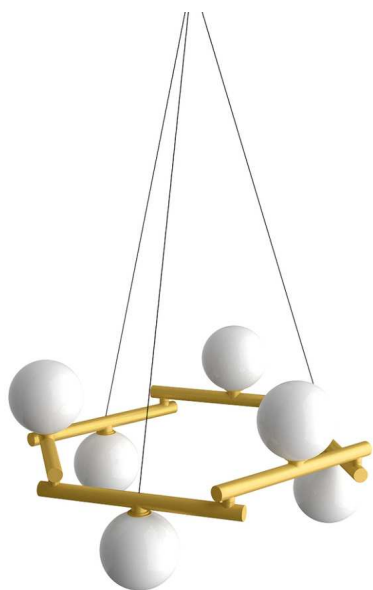

ZEN C-240/6

| | |
|--------------|--|
| Designer | Hugo Tejada |
| Application | Luminaire suspension |
| Armature | Acier |
| Diffuseur | Verre |
| Ampoule | Led |
| Douille | E27 |
| Interrupteur | Non |
| IP | 20 |
| Classe | I |
| RF | 850° |
| F | Installation sur surfaces inflammables |

Finitions

Dimensions