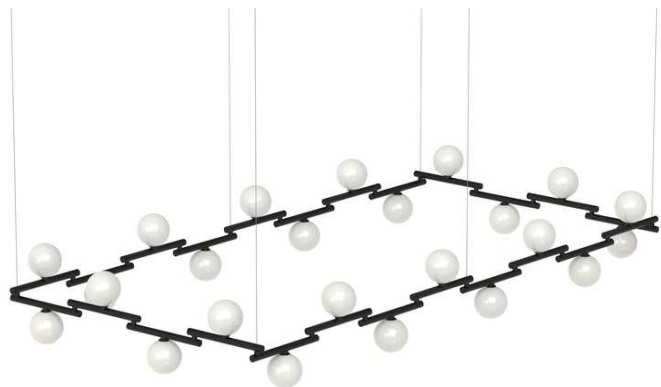

ZEN C-239/24

Designer Hugo Tejada

Application Pendant light

Frame Steel

Diffuser Glass

Bulb Led

lamp holder E27

Switch No

IP 20

Class I

RF 850°

F Installation on flammable surfaces

Finishes

N-Black

PO-Gold lacquered

Dimensions