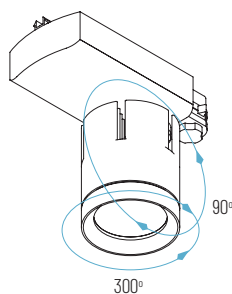

TL06-19-40W

RESULTADOS FOTOMÉTRICOS

para la referencia TL06-40W 15°

para la referencia TL06-40W 24°

para la referencia TL06-40W 36°