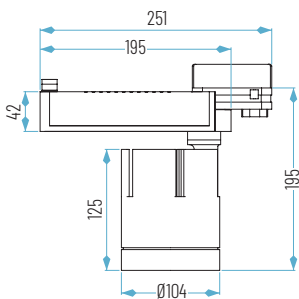

TL06-19-40W

RESULTADOS FOTOMÉTRICOS

para la referencia TL06-40W 15°

para la referencia TL06-40W 24°

para la referencia TL06-40W 36°